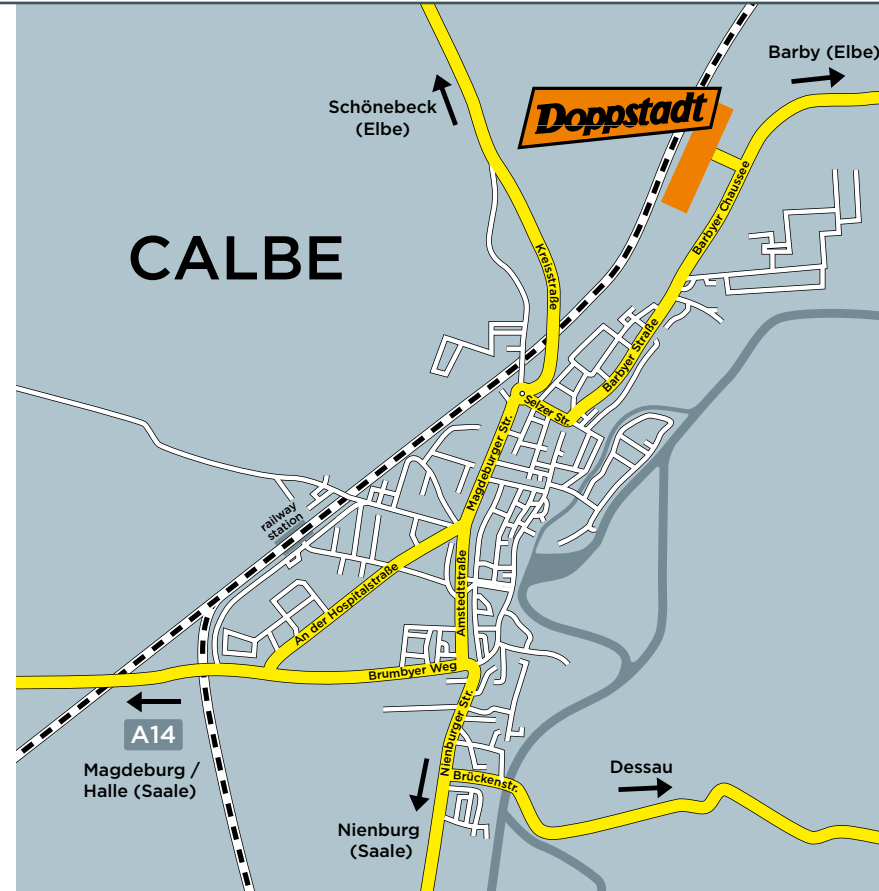

WE CARE

DOPPSTADT CALBE GmbH
Barbyer Chaussee 3
D - 39240 Calbe
Fon +49 (0) 39291 55-270

1 Take the motorway A 14 up to the exit Calbe / Förderstedt - then turn left in the direction of Calbe (appr. 6 km).

2 As you enter Calbe, turn left (Shell service station) into Hospitalstraße and drive on up to the Friedensplatz (traffic light), there you turn left into Magdeburgerstraße.

3 Go straight ahead up to the roundabout, turn right there into Salzerstraße and then continue on the main road.

4 Having left Calbe in the direction of Barby, appr. 2 km after a grove, you will arrive at DOPPSTADT Calbe GmbH on the left side of the road.