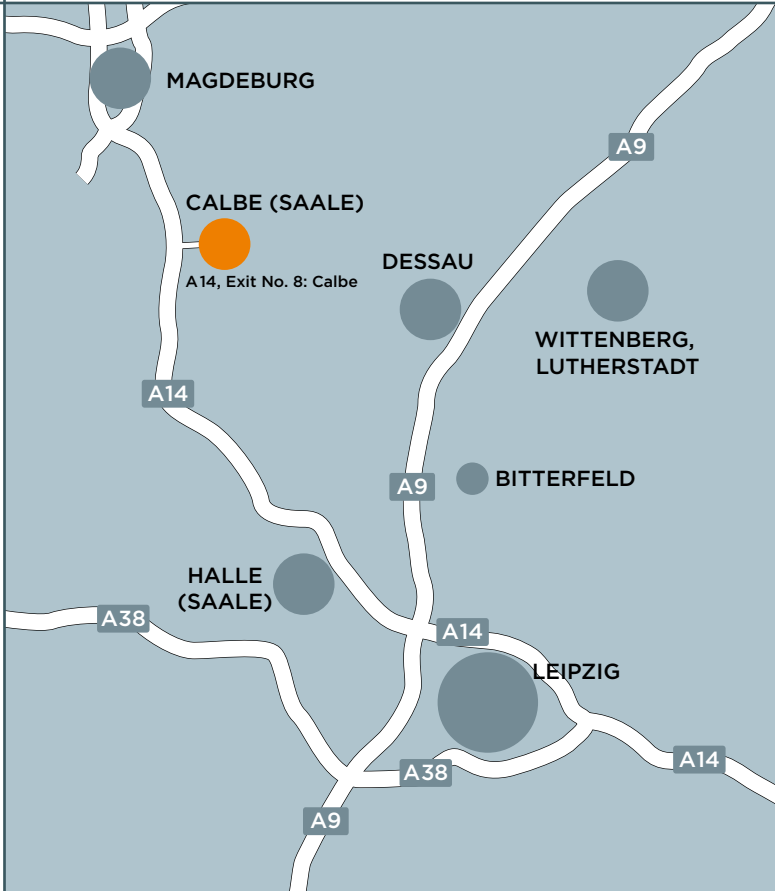

WE CARE

DOPPSTADT CALBE GmbH
Barbyer Chaussee 3
D - 39240 Calbe
Fon +49 (0) 39291 55-270

1 Take the motorway A 14 up to the exit Calbe / Förderstedt - then turn left in the direction of Calbe (appr. 6 km).

2 As you enter Calbe, turn left (Shell service station) into Hospitalstraße and drive on up to the Friedensplatz (traffic light), there you turn left into Magdeburgerstraße.

3 Go straight ahead up to the roundabout, turn right there into Salzerstraße and then continue on the main road.

4 Having left Calbe in the direction of Barby, appr. 2 km after a grove, you will arrive at DOPPSTADT Calbe GmbH on the left side of the road.